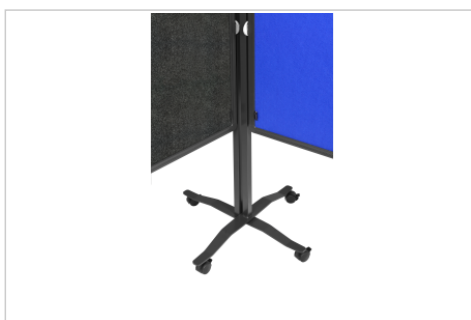

- Easily collect ideas and create overviews
- Pin paper directly on the board surface or add a flipchart paper pad
- Attractive, lightweight and mobile design
- Extremely versatile: Can be used in portrait or landscape orientation as pinboard, flipchart or divider wall
- Quick linking of several boards with "one-over-the-other" foot construction
- Quick tool-free mounting: can be set up by one person

PREMIUM PLUS workshop board

150x120cm anthracite

- High-quality mobile workshop board
- Double-sided felt pinboard
- Matte coated aluminium board frame
- Footings and legs in matte coated steel
- Height adjustable at two fixed positions
- Vertical and horizontal board mounting option
- Set of 4 lockable castors and click-on paper hooks included
- Minimal height of the total product: 196 cm (vertical and horizontal setup)
- Maximum height of the total product (vertical setup): 226 cm
- Board size: H 150 x W 120 cm

Art.No. **7-204610**

GTIN **8713797091138**

Specifications

Surface (material/colour)	Felt / Grey
Frame (material/colour)	Aluminium / Black
Corner (material/colour)	Plastic / Grey
Article dimensions	1200 x 1500 x - mm
Total dimensions	- x 1960 x - mm
Mobile	Yes
Castors	Yes
Number of lockable castors	4
Foldable	No
Product warranty	2 Years